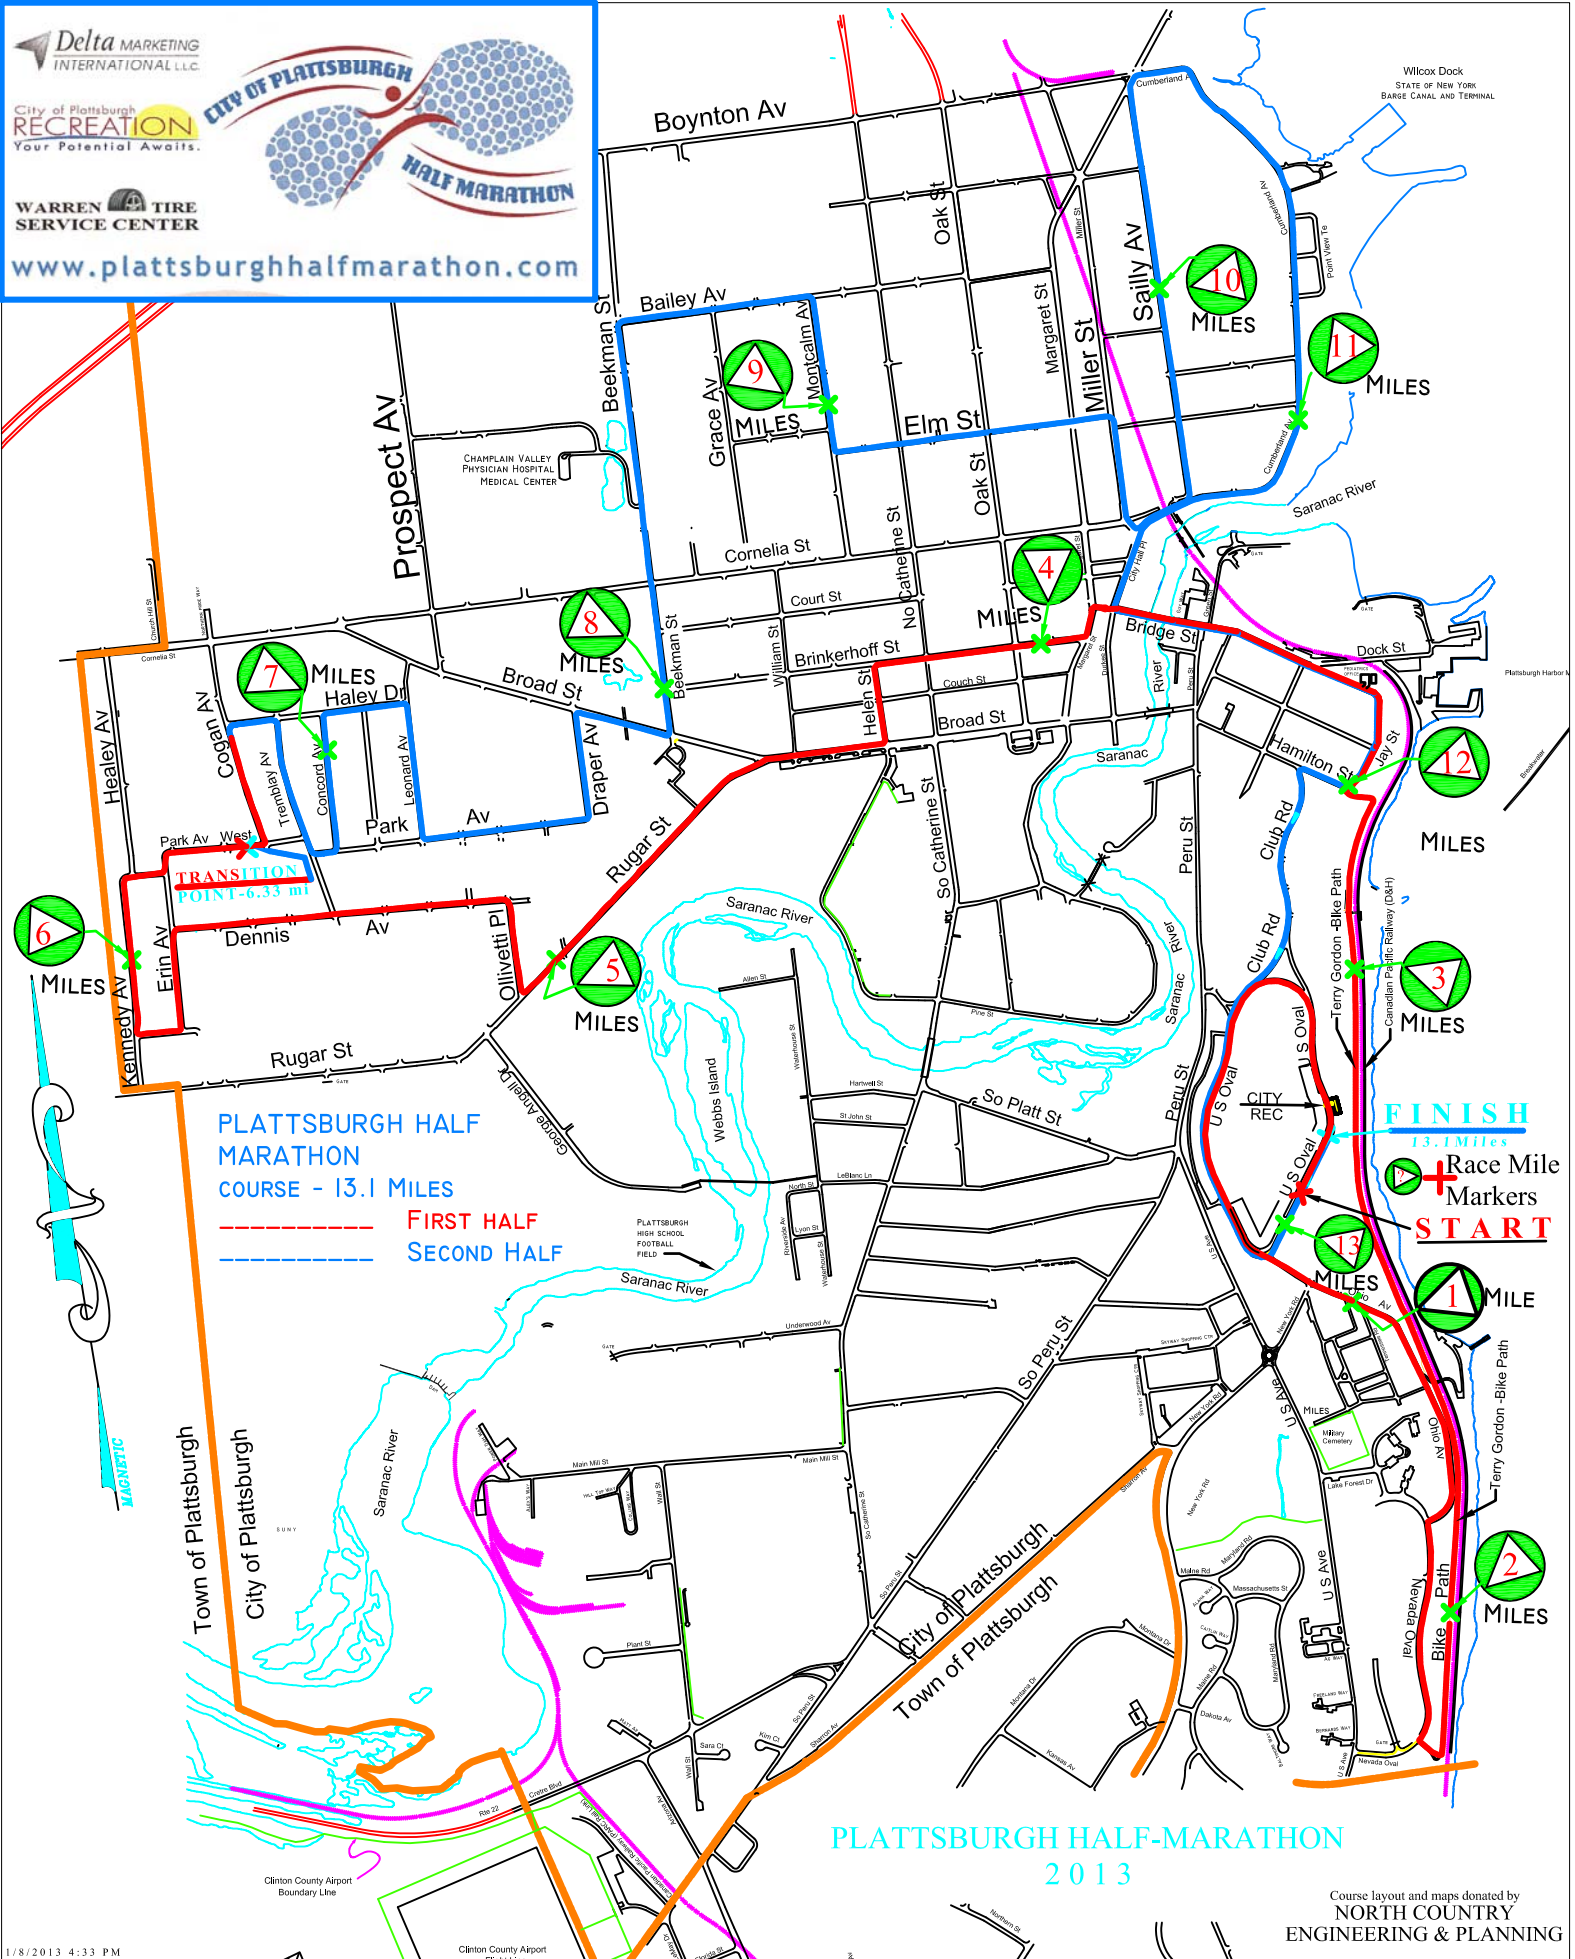

PLATTSBURGH HALF MARATHON COURSE - 13.1 MILES

--- FIRST HALF
--- SECOND HALF

FINISH
13.1 Miles
+ Race Mile Markers
START

PLATTSBURGH HALF-MARATHON 2013

Course layout and maps donated by NORTH COUNTRY ENGINEERING & PLANNING